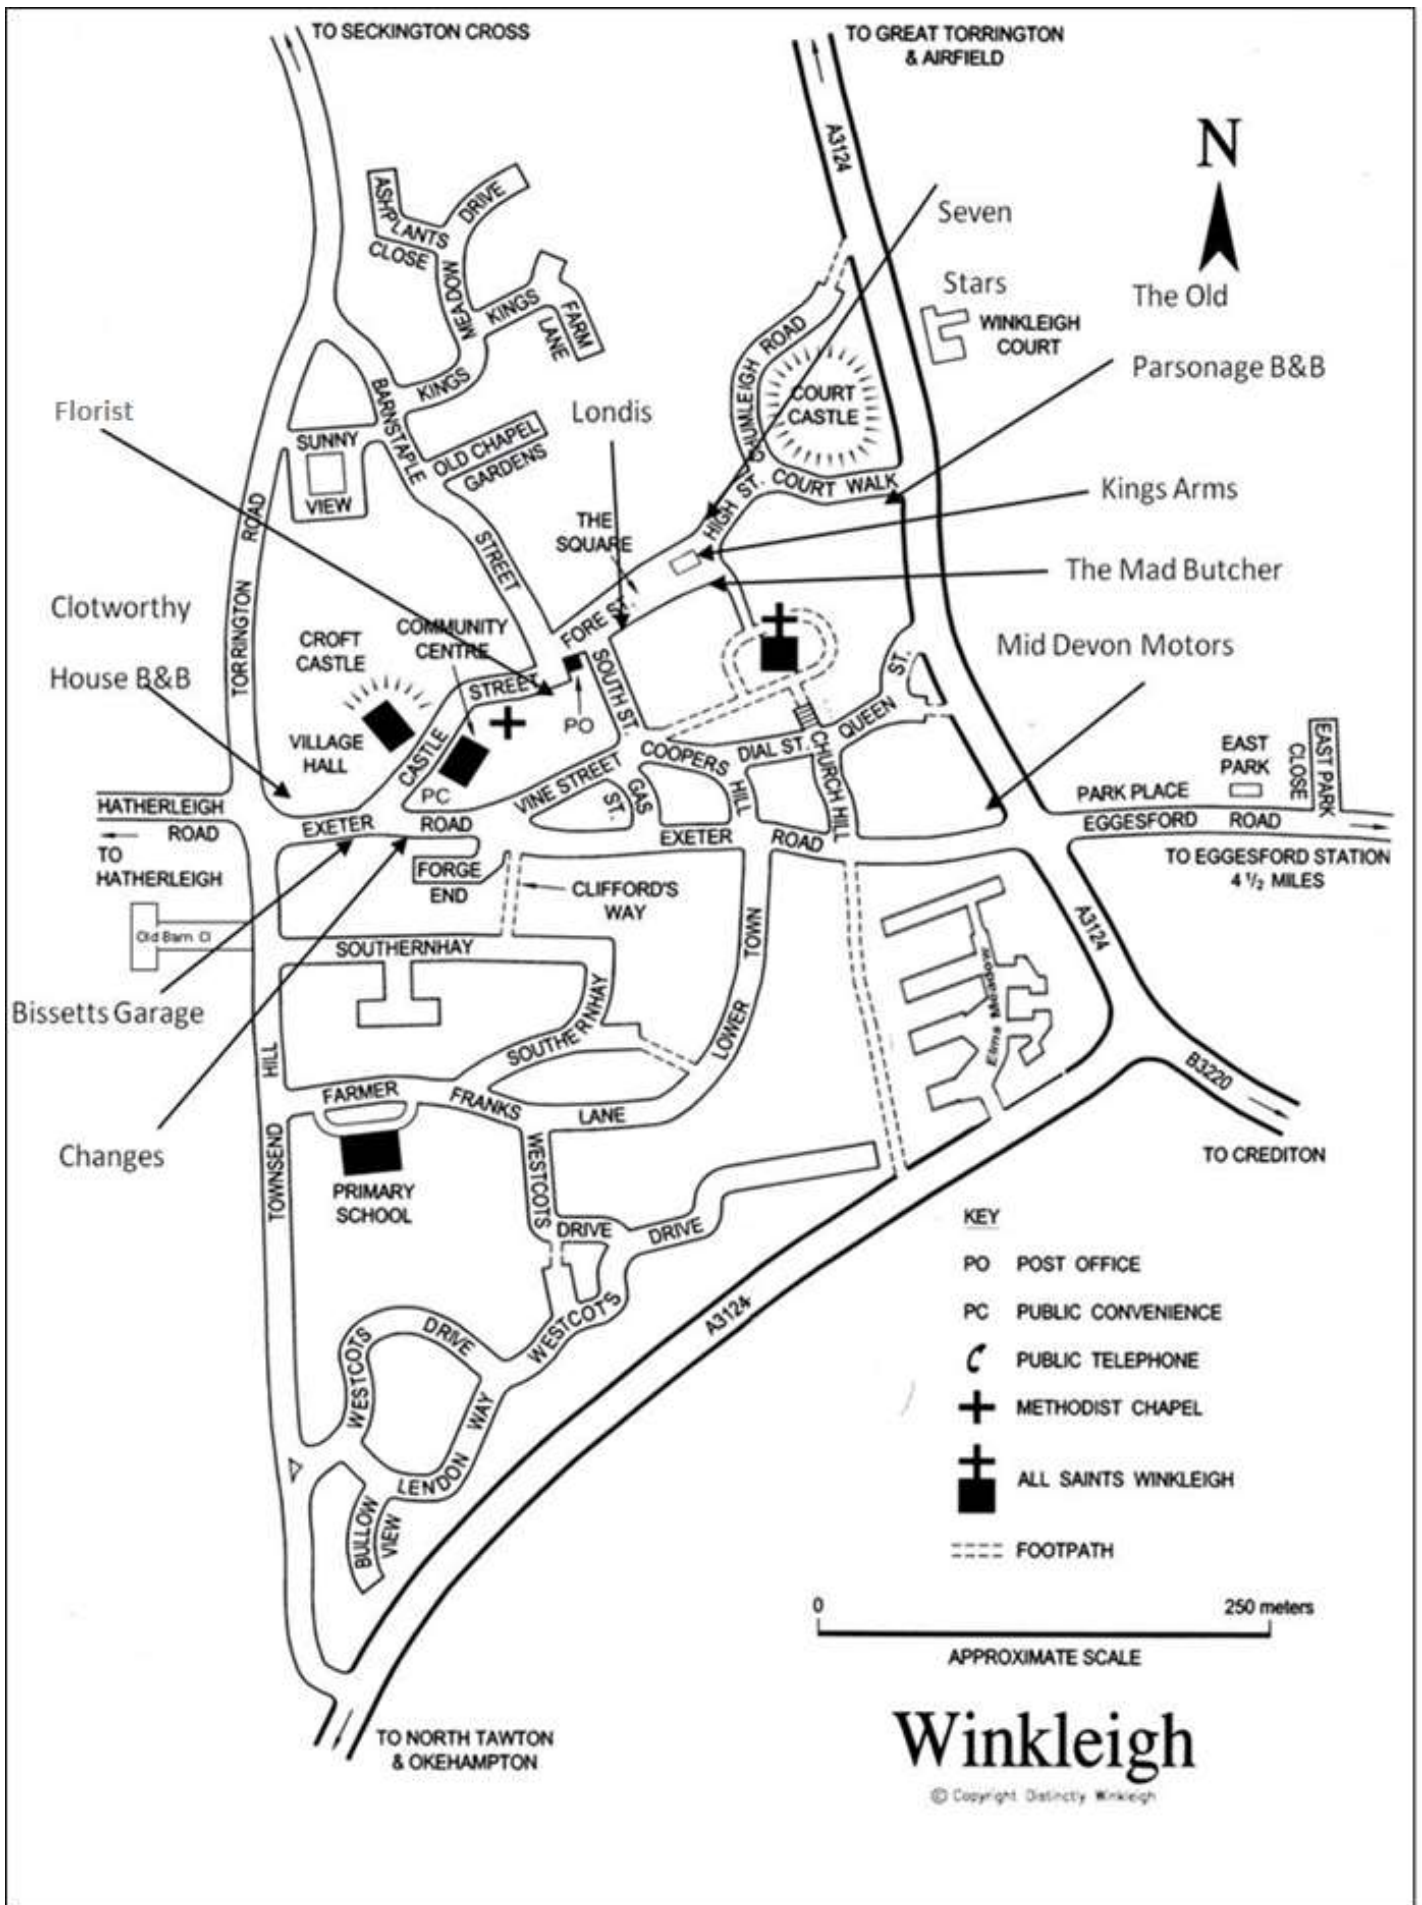

1. **KEY**
2. PO POST OFFICE
   - PC PUBLIC CONVENIENCE
   - ☎ PUBLIC TELEPHONE
   - ✚ METHODIST CHAPEL
   - ✚ ALL SAINTS WINKLEIGH
   - --- FOOTPATH

Winkleigh

© Copyright Distinctly Winkleigh